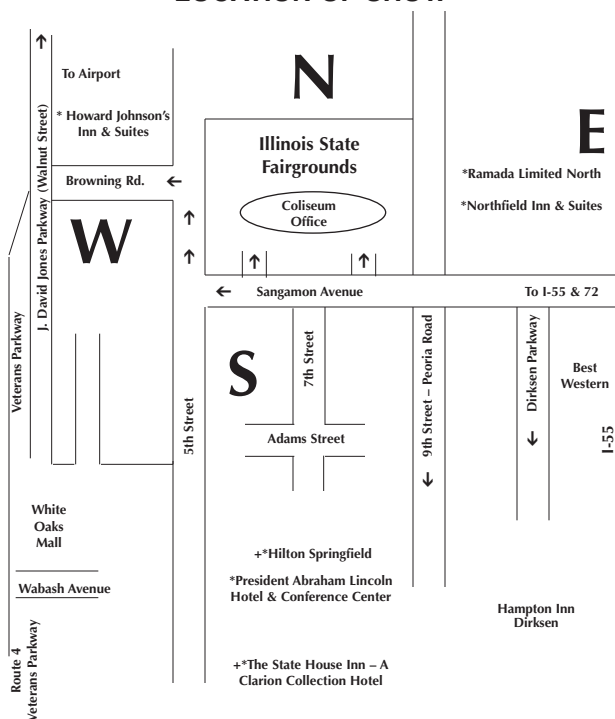

– LOCATION OF SHOW –

– HOST HOTELS & MOTELS –

*The following are all special rate horse show hotels *

All Area Code 217

SOUTHEAST

Hampton Inn – 3185 South Dirksen Parkway 529-1100
www.hampton.com \$93.00

DOWNTOWN

President Abraham Lincoln Hotel
 – 701 East Adams Street 544-8800
www.presidentabrahamlincolnhotel.com \$94.99

+ **The State House Inn Hotel – A Clarion Collection Hotel**
 – 101 East Adams Street 528-5100
www.thestatehouseinn.com

+ **The Hilton Springfield** – 700 E. Adams Street 789-1530
www.hilton.com
 \$119.00-For Midwest Rate Reservations 1-800-HILTONS (445-8667)

FAIRGROUNDS

Ramada Limited North – 3281 Northfield Drive 523-4000
www.springfieldramada.com \$84.00